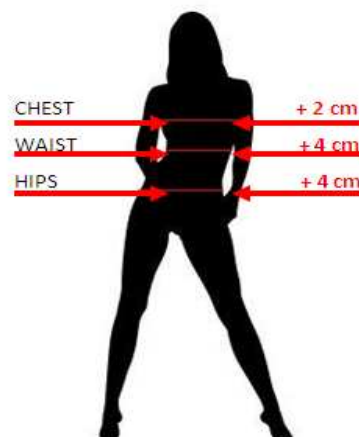

## MEN FIT & SIZING

MEN   TOP	XS	S	M	L	XL	XXL
CHEST	78-86	86-94	94-102	102-110	110-119	119-128
WAIST	64-72	72-80	80-88	88-96	96-105	105-115
HIP	77-85	85-93	93-101	101-109	109-118	118-129
SLEEVE LENGHT	80.5	83	85.5	88	91	94

MEN   BOTTOM	XS	S	M	L	XL	XXL
WAIST	64-72	72-80	80-88	88-96	96-105	105-115
HIP	77-85	85-93	93-101	101-109	109-118	118-128
INSEAM PANT	77	79	80.5	82	83.5	85.5
GERMANY / ITALY	40 42	44 46	48 50	52 54	56 58	60
FRANCE / SPAIN	32 34	36 38	40 42	44 46	48 50	52
UK / US / CANADA	22 24	26 28	30 32	34 36	38 40	42

## WOMEN FIT & SIZING

WOMEN   TOP	XS	S	M	L	XL
CHEST	78-84	84-90	90-96	96-104	104-112
WAIST	62-68	68-74	74-80	80-89	89-98
HIP	86-92	92-98	98-104	104-111	111-119
SLEEVE LENGHT	77.5	79	80.5	82	83.5

WOMEN   BOTTOM	XS	S	M	L	XL
WAIST	62-68	68-74	74-80	80-89	89-98
HIP	86-92	92-98	98-104	104-111	111-119
INSEAM PANT	76	77.5	79	80.5	82
GERMANY / ITALY	30 32	34 36	38 40	42 44	46 48
FRANCE	32 34	36 38	40 42	44 46	48 50
US / CANADA	0 2	4 6	8 10	12 14	16 18
UK	4 6	8 10	12 14	16 18	20 22
ITALY	36 38	40 42	44 46	48 50	52 54

## JUNIOR FIT & SIZING

EUROPE (CM)	XS	S	M	L	XL
AGE	6	8	10	12	14
CM	116	128	140	152	162

JAPAN	S	M	L	XL	XXL
HEIGHT	113-123	124-134	135-145	146-155	156-165
CHEST	62	67	72	78	84
WAIST	57	60	64	68	72
HIP	68	73	78	84	90
INSEAM	53	59	65	72	79
SLEEVE LENGHT	53	59	65	72	79