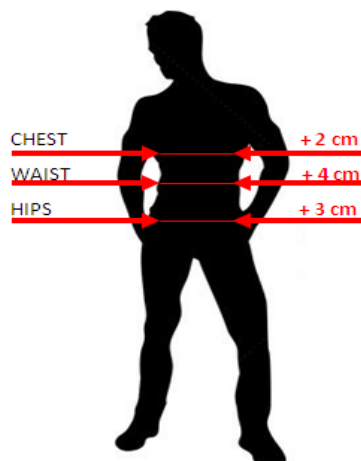

## MEN FIT & SIZING

MEN   TOP	XS	S	M	L	XL	XXL
CHEST	78-86	86-94	94-102	102-110	110-119	119-128
WAIST	64-72	72-80	80-88	88-96	96-105	105-115
HIP	77-85	85-93	93-101	101-109	109-118	118-129
SLEEVE LENGHT	80.5	83	85.5	88	91	94

MEN   BOTTOM	XS	S	M	L	XL	XXL
WAIST	64-72	72-80	80-88	88-96	96-105	105-115
HIP	77-85	85-93	93-101	101-109	109-118	118-128
INSEAM PANT	77	79	80.5	82	83.5	85.5
GERMANY / ITALY	40 42	44 46	48 50	52 54	56 58	60
FRANCE / SPAIN	32 34	36 38	40 42	44 46	48 50	52
UK / US / CANADA	22 24	26 28	30 32	34 36	38 40	42

## WOMEN FIT & SIZING

WOMEN   TOP	XS	S	M	L	XL
CHEST	78-84	84-90	90-96	96-104	104-112
WAIST	62-68	68-74	74-80	80-89	89-98
HIP	86-92	92-98	98-104	104-111	111-119
SLEEVE LENGHT	77.5	79	80.5	82	83.5

WOMEN   BOTTOM	XS	S	M	L	XL
WAIST	62-68	68-74	74-80	80-89	89-98
HIP	86-92	92-98	98-104	104-111	111-119
INSEAM PANT	76	77.5	79	80.5	82
GERMANY / ITALY	30 32	34 36	38 40	42 44	46 48
FRANCE	32 34	36 38	40 42	44 46	48 50
US / CANADA	0 2	4 6	8 10	12 14	16 18
UK	4 6	8 10	12 14	16 18	20 22
ITALY	36 38	40 42	44 46	48 50	52 54

## JUNIOR FIT & SIZING

EUROPE (CM)	XS	S	M	L	XL
AGE	6	8	10	12	14
CM	116	128	140	152	162

JAPAN	S	M	L	XL	XXL
HEIGHT	113-123	124-134	135-145	146-155	156-165
CHEST	62	67	72	78	84
WAIST	57	60	64	68	72
HIP	68	73	78	84	90
INSEAM	53	59	65	72	79
SLEEVE LENGHT	53	59	65	72	79